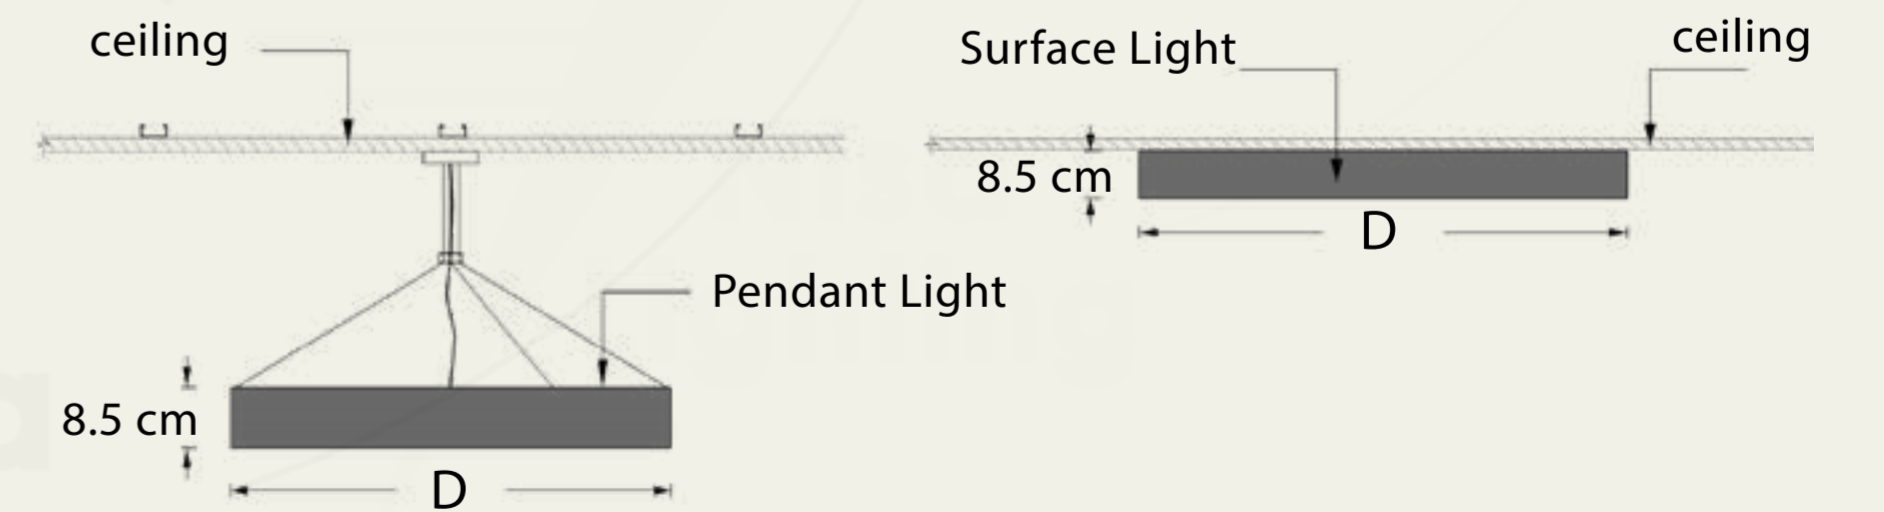

Dimensions

ابعاد محصول