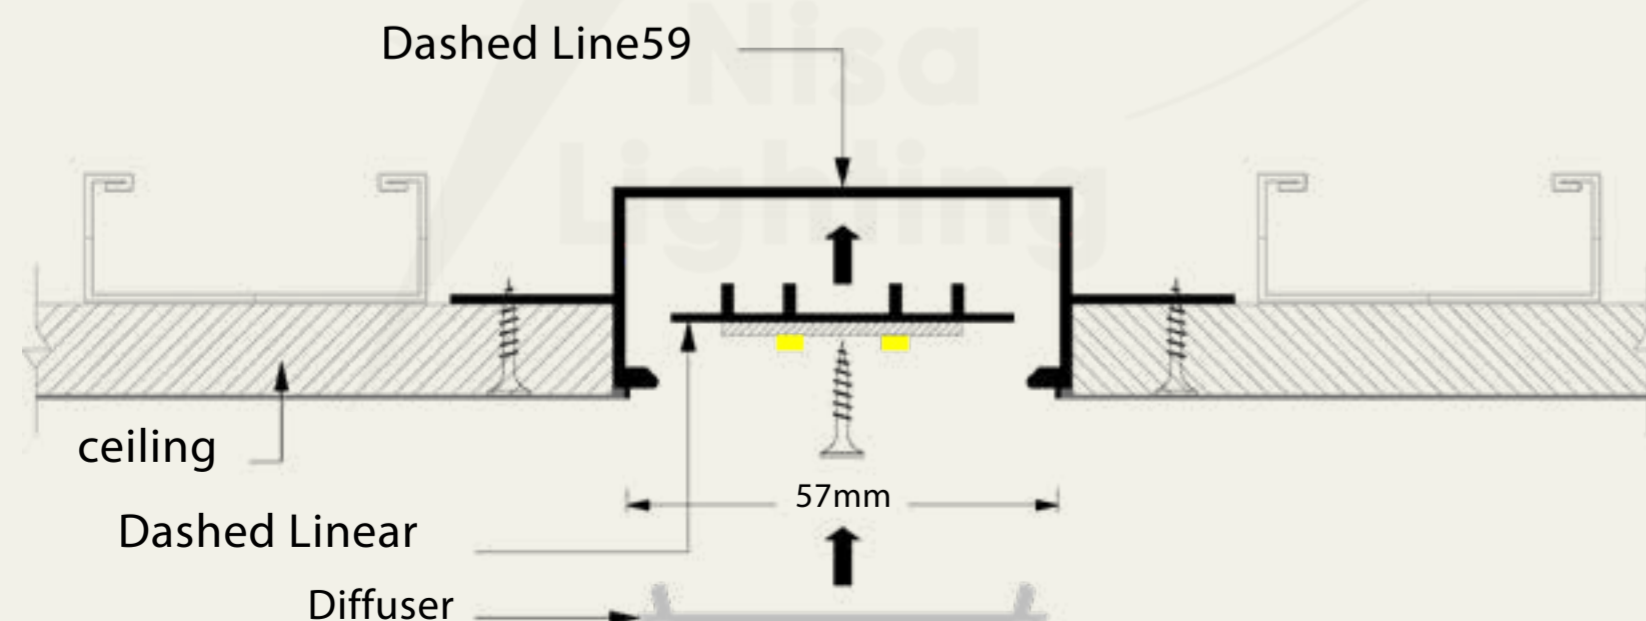

TrimLine26 Installation

DATA SHEET LIGHT FEET

Dashed linear

Dashed Track

MEHRSHAR PROJECT

Dimensions

ابعاد محصول

Dashed linear Light