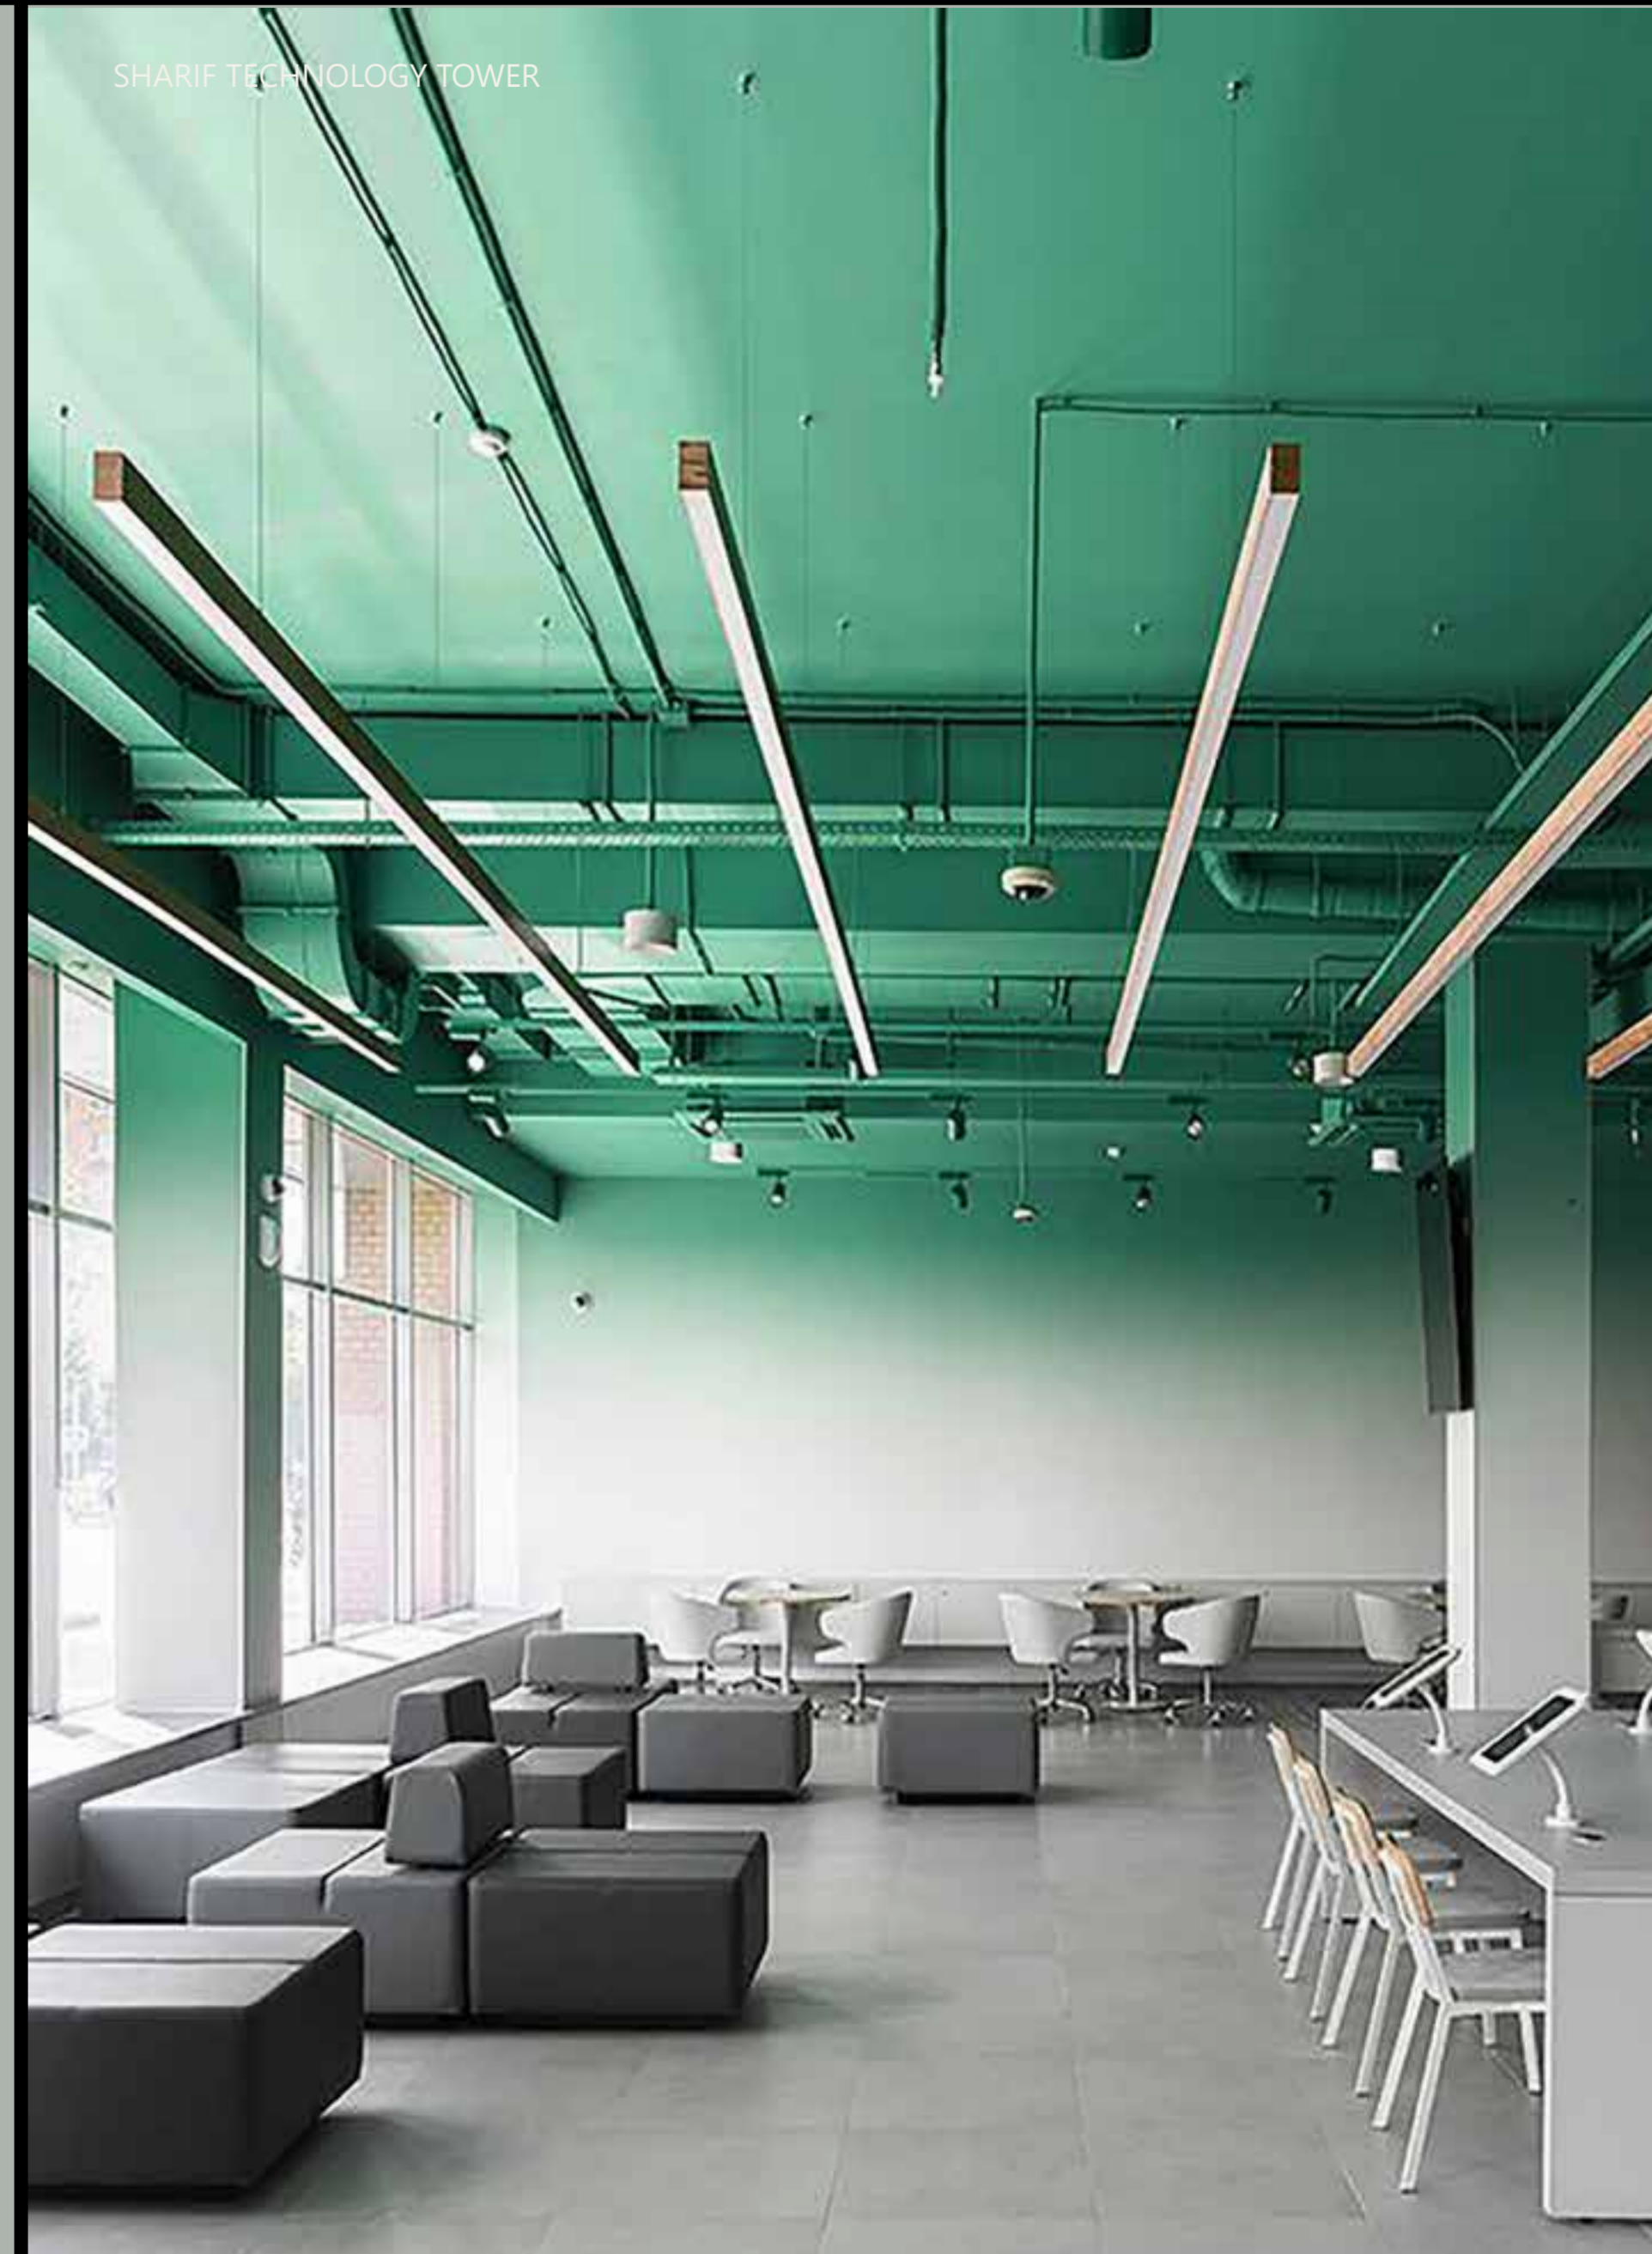

P
E
N
D
A
T
L
I
G
H
T
S

SHARIF TECHNOLOGY TOWER