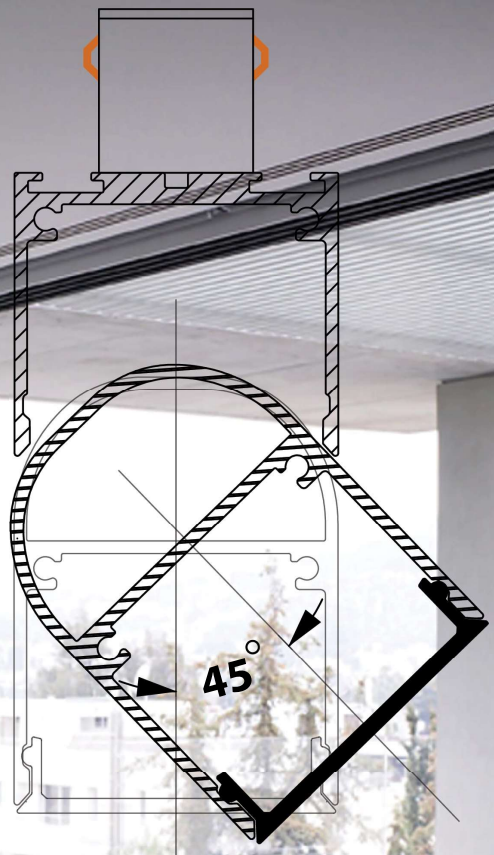

Installation

Dimension

Magneto-Linear Tilt

Specifications

Length: 30, 60 and 120 cm

Power: 10, 20 and 40 watts

Optical flux: 900, 1800 and 3600 lumens

CCT: 3000, 4000 and 6000 Kelvin

Specifications

Length: 30 and 50 cm

Power: 12 and 18 watts

Optical flux: 1200 and 1800 lumens

CCT: 3000, 4000 and 6000 Kelvin

Material: Extruded aluminum

Diffuser: Polycarbonate

Body color: Black